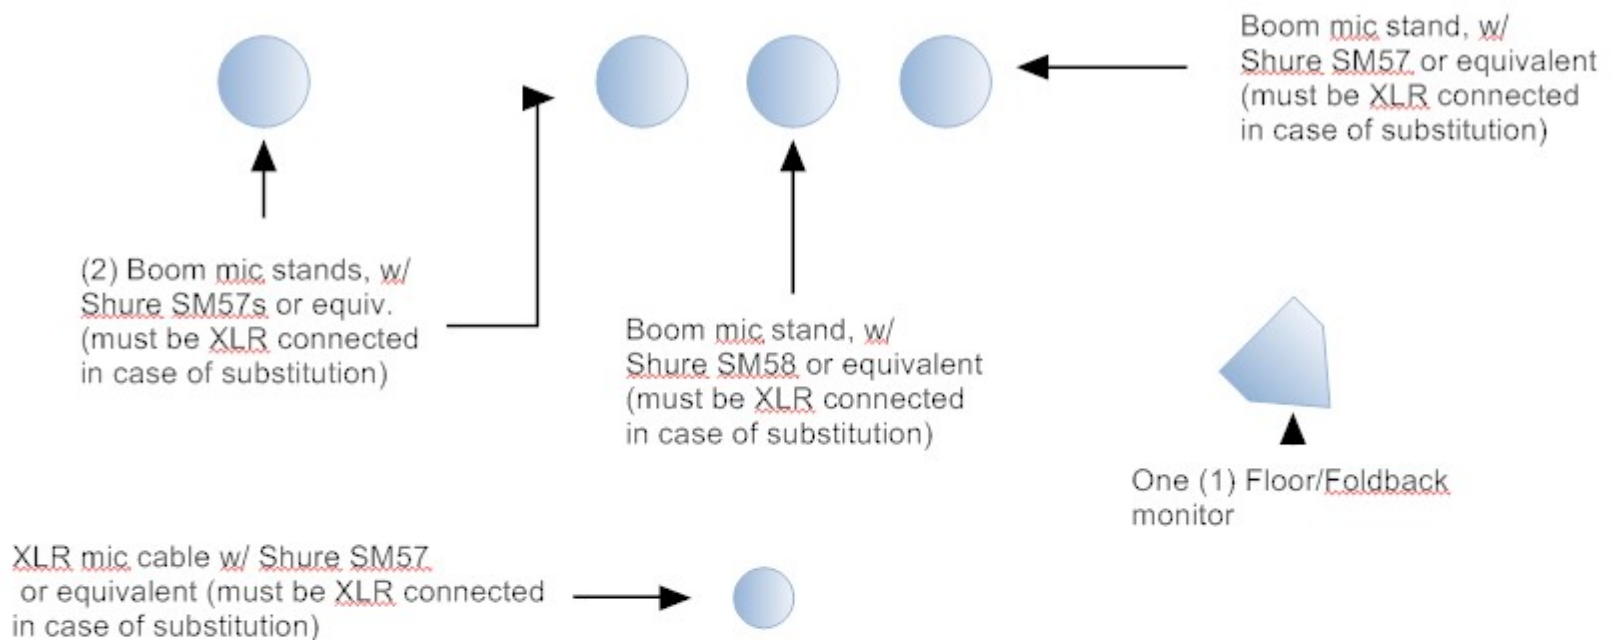

Audience

Requirement List:

- 4 boom mic stands
- 1 SM58 or equivalent (XLR)
- 4 SM57 or equivalent (XLR)
- 1 Floor/Foldback monitor
- all mics XLR terminated

NOTE: Phantom power (48V) must be available in case of microphone substitution